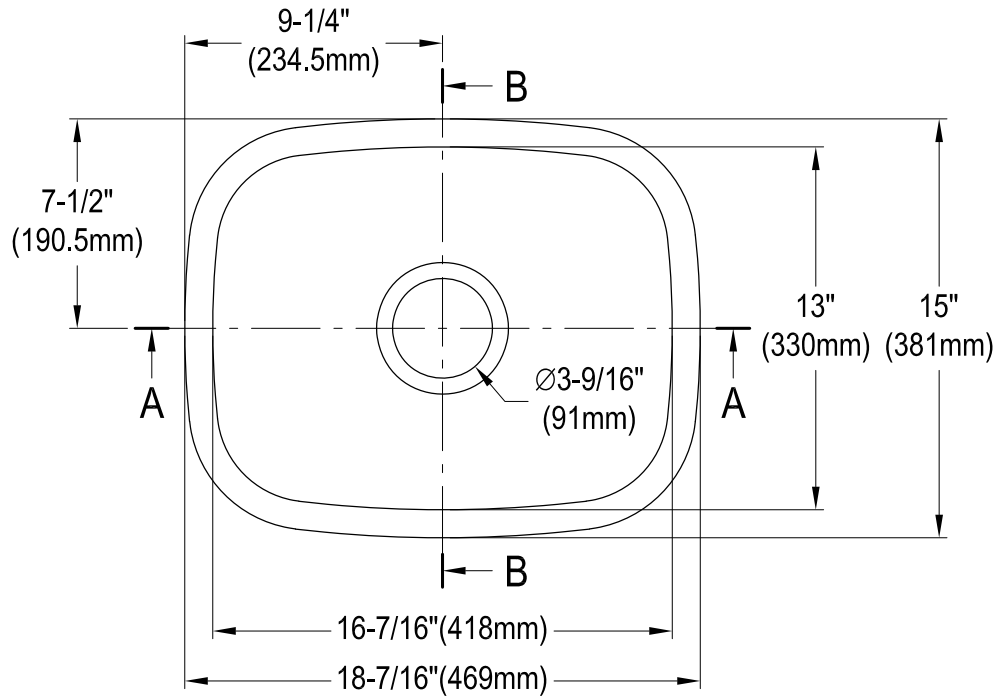

# GKUS18157

Stainless Steel Undermount Single Bowl Kitchen Sink, (L)18-1/2" X (W)15" X (D)7-3/16"

Depth	SS Type	Thickness
7-3/16"	18-10 304 Grade	1.05mm(18G)

Section: A-A

Section: B-B