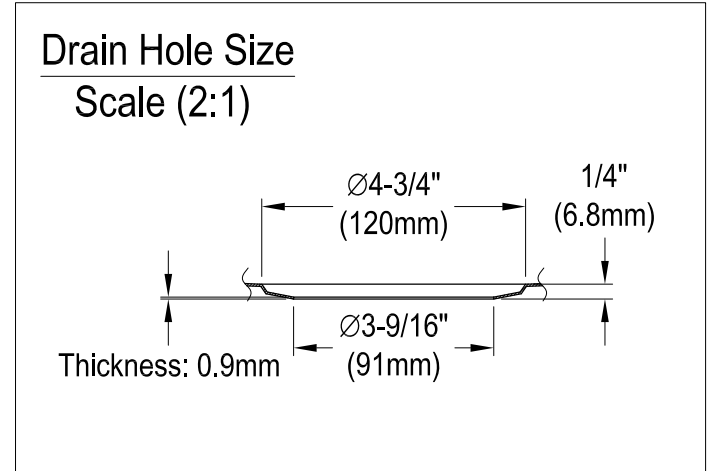

# GKUS18157

Stainless Steel Undermount Single Bowl Kitchen Sink, (L)18-1/2" X (W)15" X (D)7-3/16"

Depth	SS Type	Thickness
7-3/16"	18-10 304 Grade	1.05mm(18G)

Section: A-A

Section: B-B