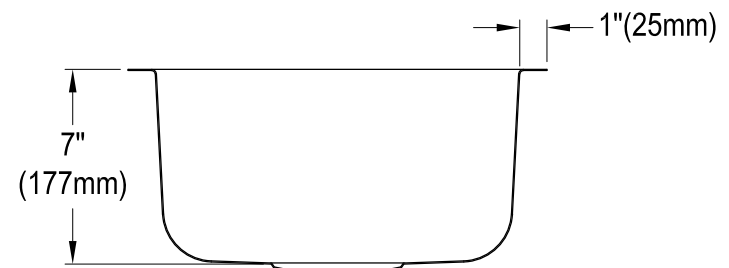

# GKUS18157

Stainless Steel Undermount Single Bowl Kitchen Sink, (L)18-1/2" X (W)15" X (D)7-3/16"

Depth	SS Type	Thickness
7-3/16"	18-10 304 Grade	1.05mm(18G)

Section: A-A

Section: B-B