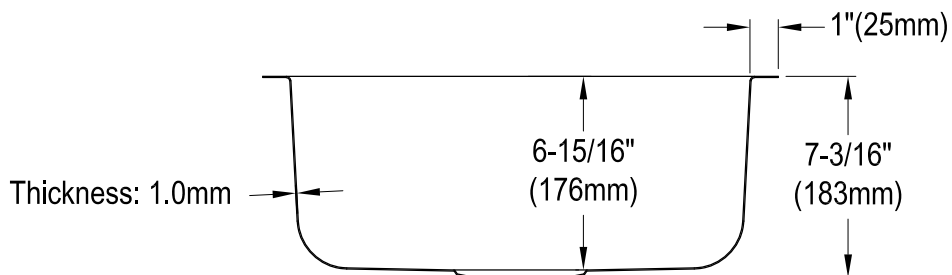

# GKUS18157

Stainless Steel Undermount Single Bowl Kitchen Sink, (L)18-1/2" X (W)15" X (D)7-3/16"

Depth	SS Type	Thickness
7-3/16"	18-10 304 Grade	1.05mm(18G)

Section: A-A

Section: B-B